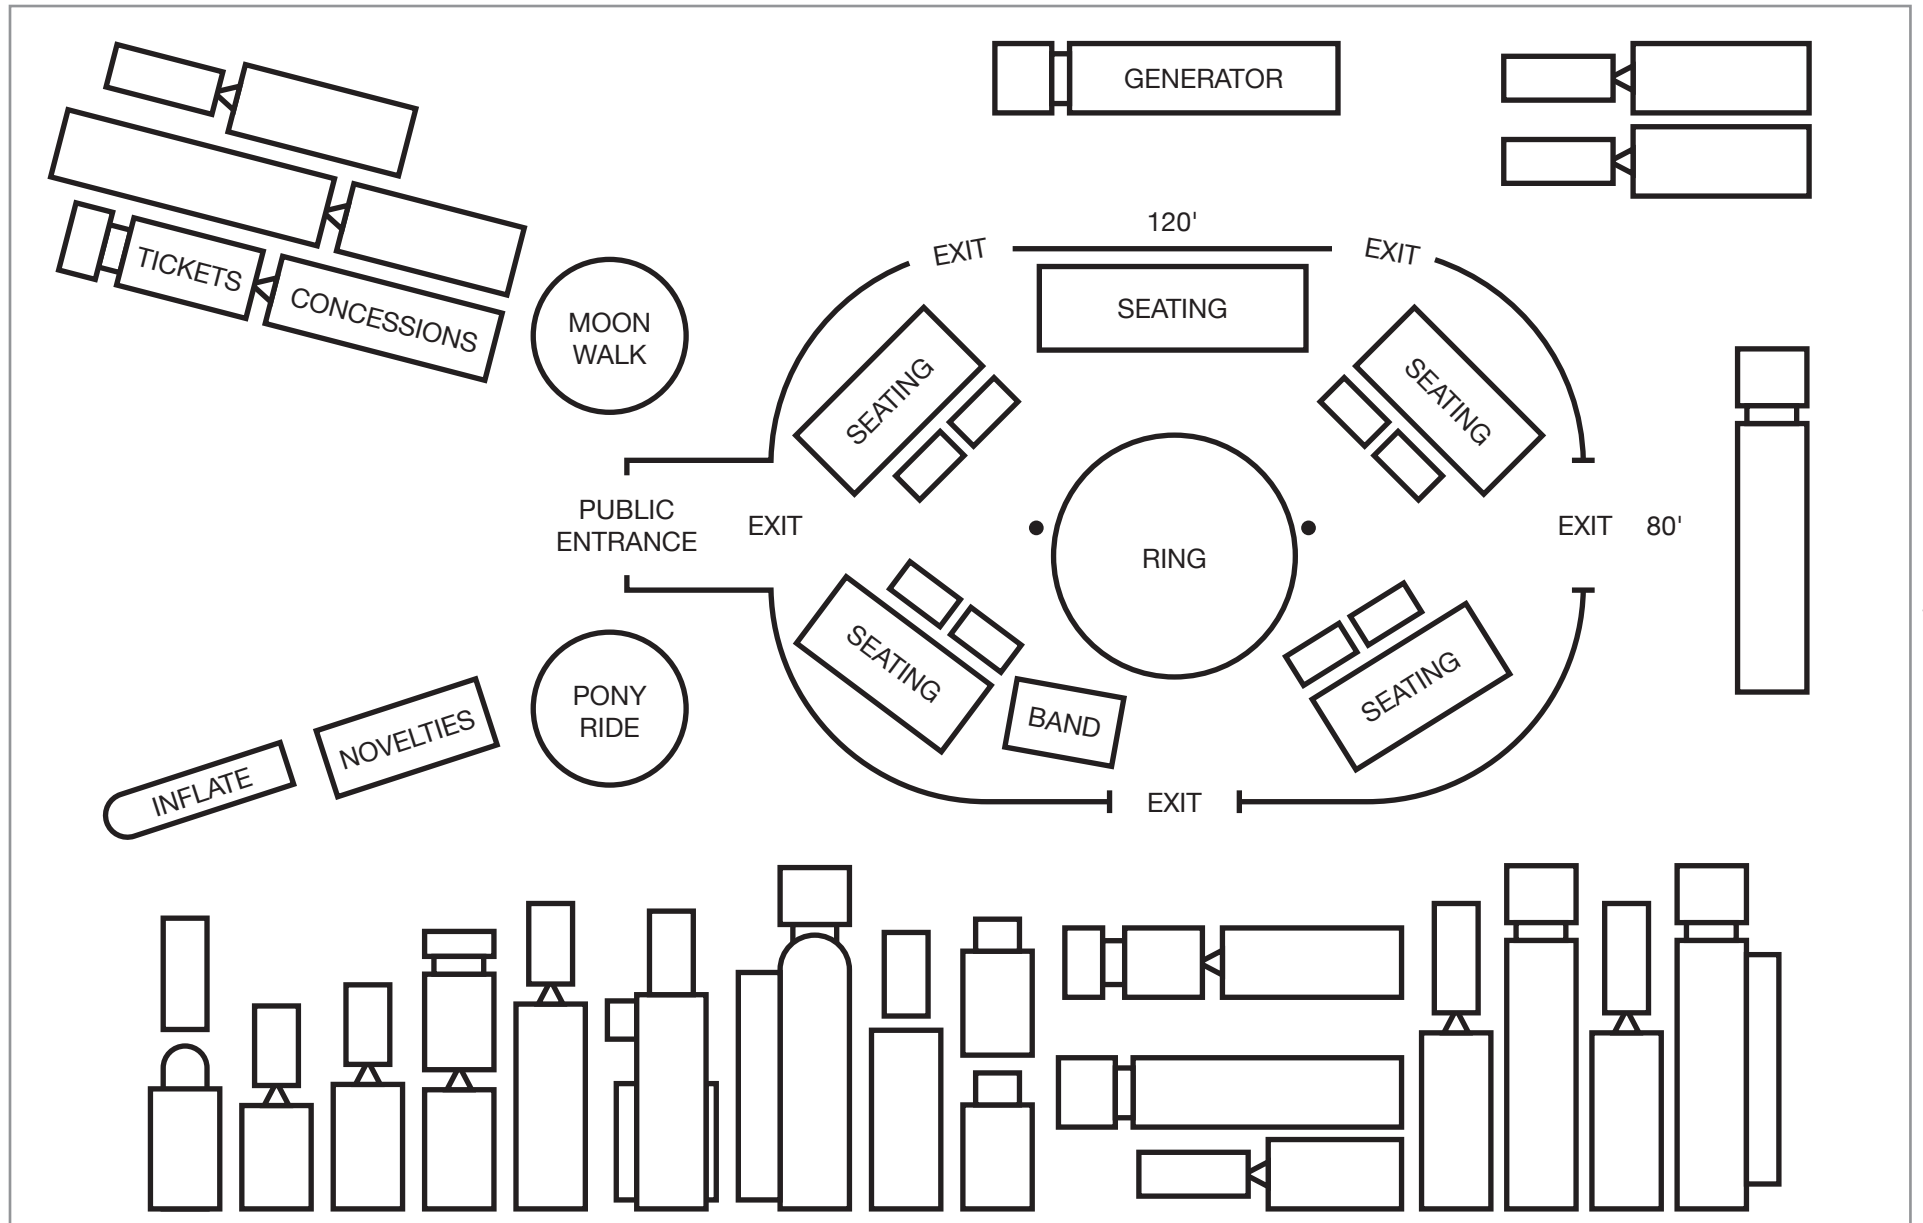

Typical area layout of the VIDBEL OLDE TYME CIRCUS

275'

Scale Approximate: 3/8" = 10' 0"

175'

175'

275'

Vidbel Olde Tyme Circus, Inc.  
2201 Bridge Street  
Englewood, FL  
34223